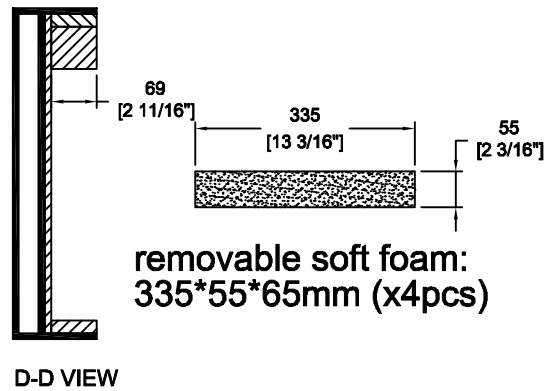

RRNS7W

	SKU: RRNS7W	BY:
	UPC: NA	ROAD READY CASES
	APPROVAL SIGNATURE: _____	DATE: _____
	DRAWING DATE: 08 / 14 / 2009	SCALE: 1:11
		REVISION: 1