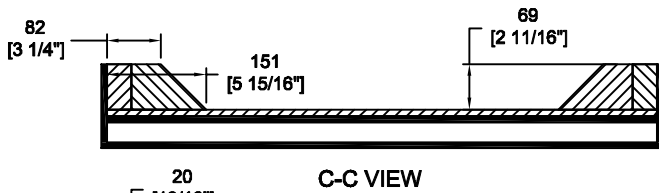

RRNS7W

	SKU: RRNS7W	BY:
	UPC: NA	ROAD READY CASES
	APPROVAL SIGNATURE: _____	DATE: _____
	DRAWING DATE: 08 / 14 / 2009	SCALE: 1:11
		REVISION: 1