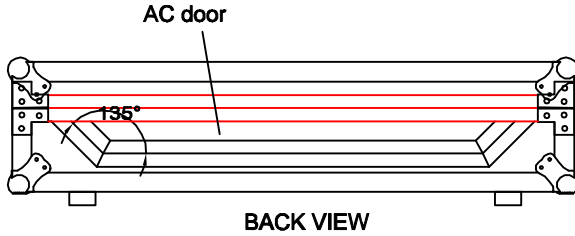

RRNS7W

	SKU: RRNS7W	BY:
	UPC: NA	ROAD READY CASES
	APPROVAL SIGNATURE: _____	DATE: _____
	DRAWING DATE: 08 / 14 / 2009	SCALE: 1:11
		REVISION: 1