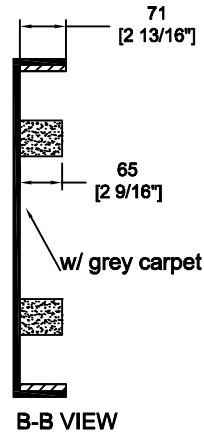

RRNS7W

	SKU: RRNS7W	BY:
	UPC: NA	ROAD READY CASES
	APPROVAL SIGNATURE: _____	DATE: _____
	DRAWING DATE: 08 / 14 / 2009	SCALE: 1:11
		REVISION: 1