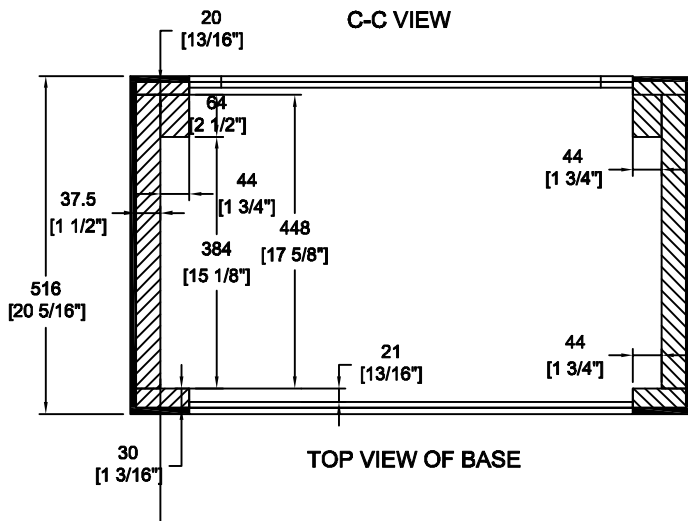

RRNS7W

	SKU: RRNS7W	BY:
	UPC: NA	ROAD READY CASES
	APPROVAL SIGNATURE: _____	DATE: _____
	DRAWING DATE: 08 / 14 / 2009	SCALE: 1:11
		REVISION: 1