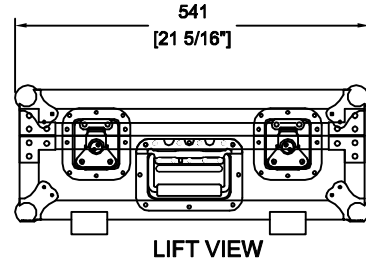

RRNS7W

	SKU: RRNS7W	BY:
	UPC: NA	ROAD READY CASES
	APPROVAL SIGNATURE: _____	DATE: _____
	DRAWING DATE: 08 / 14 / 2009	SCALE: 1:11
		REVISION: 1