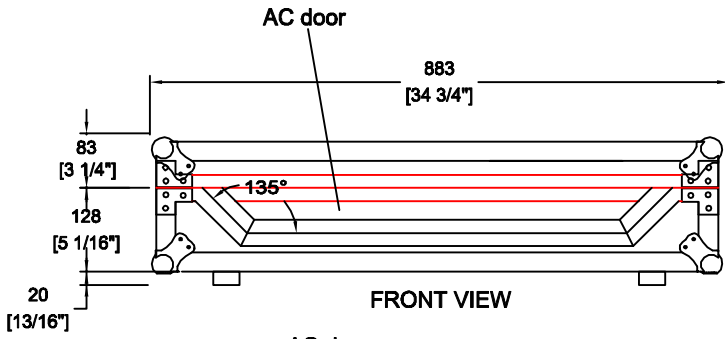

RRNS7W

	SKU: RRNS7W	BY:
	UPC: NA	ROAD READY CASES
	APPROVAL SIGNATURE: _____	DATE: _____
	DRAWING DATE: 08 / 14 / 2009	SCALE: 1:11
		REVISION: 1