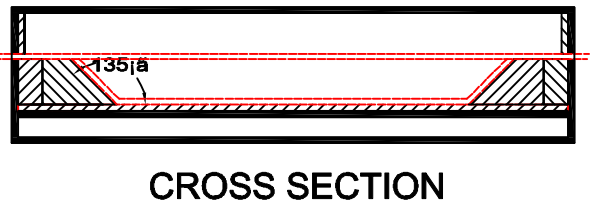

RRNS7W

	SKU: RRNS7W	BY:
	UPC: NA	ROAD READY CASES
	APPROVAL SIGNATURE: _____	DATE: _____
	DRAWING DATE: 08 / 14 / 2009	SCALE: 1:11
		REVISION: 1